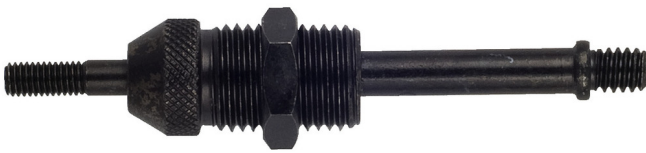

# Nosepiece for blind-rivet nuts for 1301/6

1301.1/4

## Profiles

		
621437	M4	47
621438	M5	49
621439	M6	49
621440	M8	71
621441	M10	78

\* Images of products are symbolic. All dimensions are in mm, and weight is in grams. All listed dimensions may vary in tolerance.