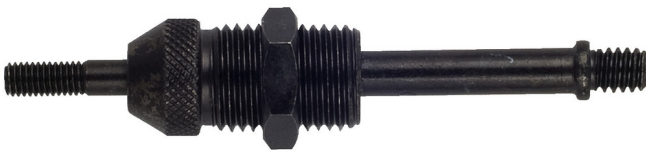

Nosepiece for blind-rivet nuts for 1301/6

1301.1/4

Profiles

		
621437	M4	47
621438	M5	49
621439	M6	49
621440	M8	71
621441	M10	78

* Images of products are symbolic. All dimensions are in mm, and weight in grams. All listed dimensions may vary in tolerance.