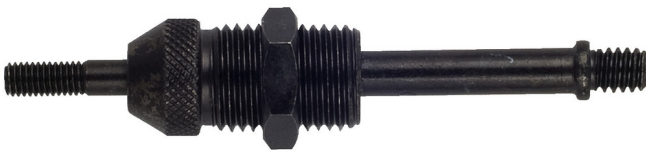

# Nosepiece for blind-rivet nuts for 1301/6

1301.1/4

## Profiles

		
621437	M4	47
621438	M5	49
621439	M6	49
621440	M8	71
621441	M10	78

\* Images of products are symbolic. All dimensions are in mm, and weight in grams. All listed dimensions may vary in tolerance.