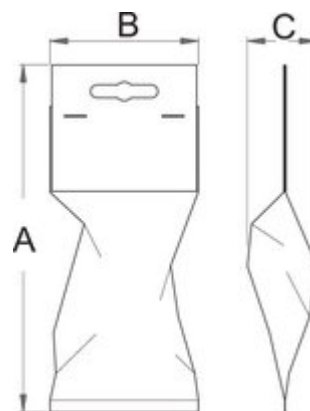

Product features

- čeluste + skrutky + matice

607968

600 - 1000

931