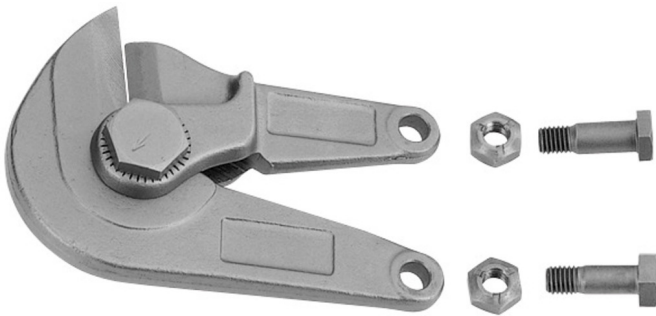

# Spare parts for 598/6

598.1/7

## 제품 특징

- jaw + 2 screws + 2 nuts

607968

600 - 1000

931

\* Images of products are symbolic. All dimensions are in mm, and weight is in grams. All listed dimensions may vary in tolerance.