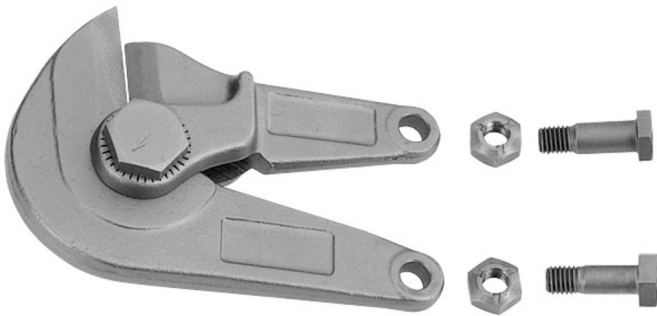

# Spare parts for 598/6

598.1/7

## 제품 특징

- jaw + 2 screws + 2 nuts

607968

600 - 1000

931

\* Images of products are symbolic. All dimensions are in mm, and weight in grams. All listed dimensions may vary in tolerance.