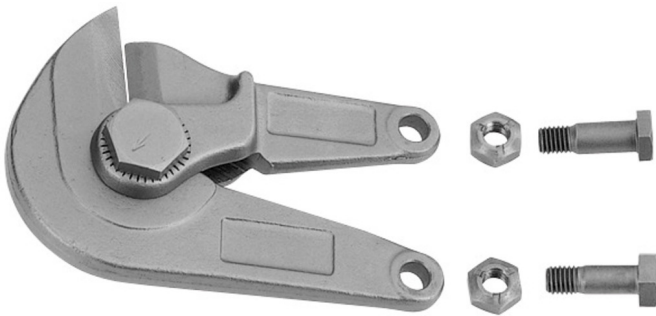

Spare parts for 598/6

598.1/7

Profiles

Product features

- jaw + 2 screws + 2 nuts

607968

600 - 1000

931

* Images of products are symbolic. All dimensions are in mm, and weight is in grams. All listed dimensions may vary in tolerance.