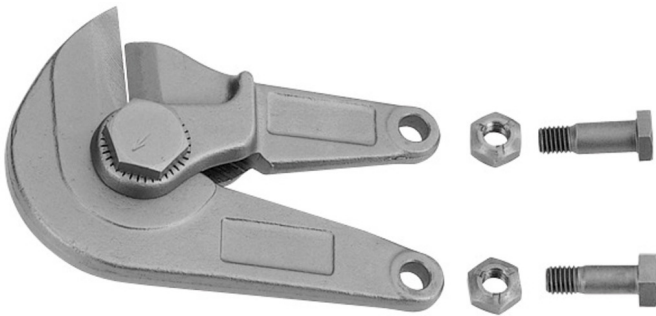

Spare parts for 598/6

598.1/7

Profiles

Product features

- jaw + 2 screws + 2 nuts

607968

600 - 1000

931

* Images of products are symbolic. All dimensions are in mm, and weight in grams. All listed dimensions may vary in tolerance.