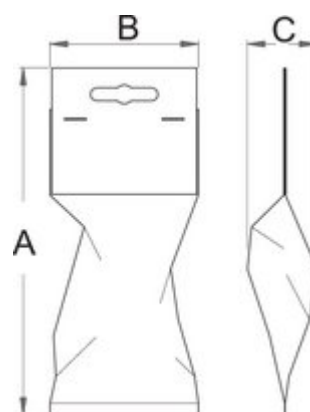

Spare parts for 598/6

598.1/7

Profielen

[_\(/be/support/warranty\).](https://be.support.warranty)

Product attributen

- jaw + 2 screws + 2 nuts

607968

600 - 1000

931

Retail verpakking

607968

MA

235

MB

150

MC