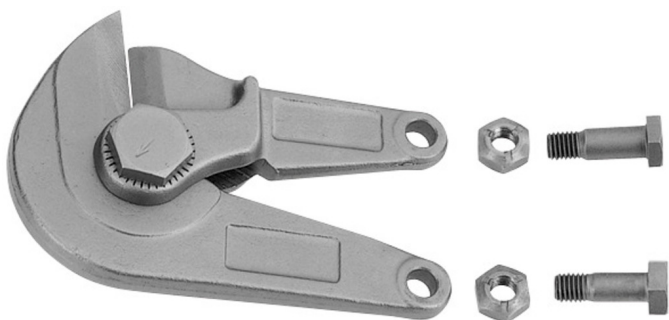

Spare parts for 598/6

598.1/7

Profielen

[_\(/be/support/warranty\).](https://be.support.warranty)

Product attributen

- jaw + 2 screws + 2 nuts

607968

600 - 1000

931

Retail verpakking

607968

MA

235

MB

150

MC