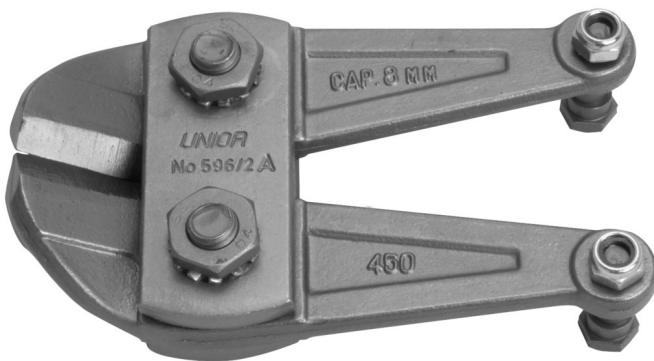

# Spare parts for 596/6B

596.1/7B

## Profiles

## Product features

- jaw + 2 screws + 2 nuts

Barcode	Dimension (mm)	Weight (grams)
610977	450	542
610978	600	858

\* Images of products are symbolic. All dimensions are in mm, and weight in grams. All listed dimensions may vary in tolerance.