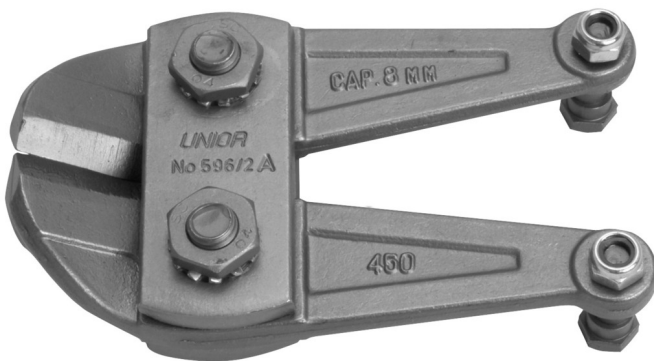

# Spare parts for 596/6B

596.1/7B

## Profiles

## Product features

- jaw + 2 screws + 2 nuts

Barcode	Dimension (mm)	Weight (g)
610977	450	542
610978	600	858

\* Images of products are symbolic. All dimensions are in mm, and weight in grams. All listed dimensions may vary in tolerance.