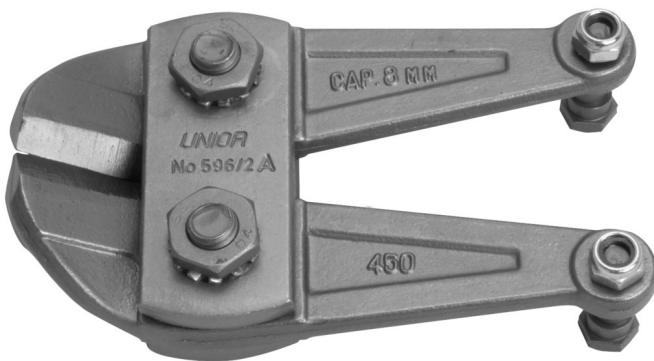

Spare parts for 596/6B

596.1/7B

Profiles

Product features

- jaw + 2 screws + 2 nuts

Barcode	Dimension (mm)	Weight (grams)
610977	450	542
610978	600	858

* Images of products are symbolic. All dimensions are in mm, and weight in grams. All listed dimensions may vary in tolerance.