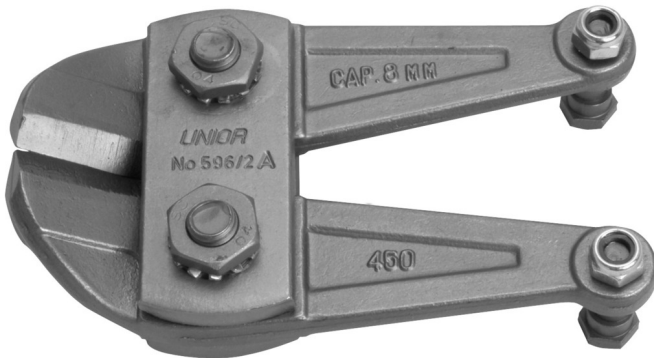

Spare parts for 596/6B

596.1/7B

Profiles

Product features

- jaw + 2 screws + 2 nuts

		
610977	450	542
610978	600	858

* Images of products are symbolic. All dimensions are in mm, and weight in grams. All listed dimensions may vary in tolerance.