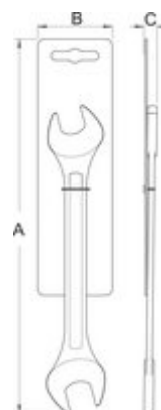

Utility knife

556B

Profiles

Product attributes

- double component handle
- 8 automatic exchangeable snap-off blades inside the handle
- blade with 13 snap-off blades
- blade from high alloy steel

	L	B	
612136	160	18	167

Retail packaging

	MA	MB	MC	
--	----	----	----	---

Barcode	MA	MB	MC	Icon
612136	220	58	26,5	180
628456				

Transport packaging

Barcode	Icon	TA	TB	TC	Icon
612136	4	95	240	64	800
628456					

Spare parts

 Set of 10 spare blades for utility knife 556A and 556B