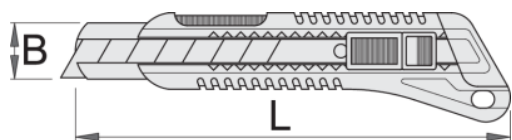

Utility knife

556B

Profiles

Product attributes

- double component handle
- 8 automatic exchangeable snap-off blades inside the handle
- blade with 13 snap-off blades
- blade from high alloy steel

	L	B	
612136	160	18	167