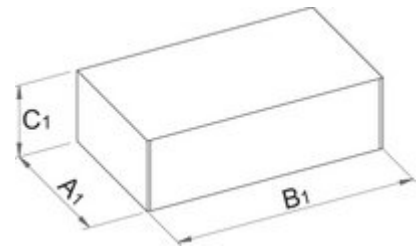

Utility knife

556B

Profiles

Product attributes

- double component handle
- 8 automatic exchangeable snap-off blades inside the handle
- blade with 13 snap-off blades
- blade from high alloy steel

	L	B	
612136	160	18	167

Retail packaging

	MA	MB	MC	
--	----	----	----	---

Barcode	MA	MB	MC	Icon
612136	220	58	26,5	180
628456				

Transport packaging

Barcode	Icon	TA	TB	TC	Icon
612136	4	95	240	64	800
628456					

Spare parts

 Set of 10 spare blades for utility knife 556A and 556B