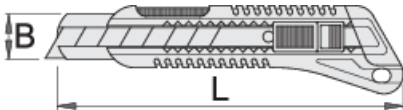

# 工具刀

556B

## 产品属性

- 双部件把手
- 把手内8把自动可换折断刀片
- 带有13节可折断刀片的刀片
- 高合金钢刀片

612136

L

160

B

18

167

\* Images of products are symbolic. All dimensions are in mm, and weight in grams. All listed dimensions may vary in tolerance.