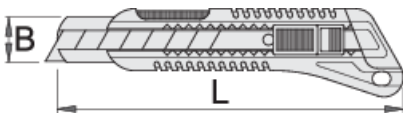

Utility knife

556B

Profiles

Product features

- double component handle
- 8 automatic exchangeable snap-off blades inside the handle
- blade with 13 snap-off blades
- blade from high alloy steel

612136

L

160

B

18

167

* Images of products are symbolic. All dimensions are in mm, and weight in grams. All listed dimensions may vary in tolerance.

Spare parts

 Set of 10 spare blades for utility knife 556A and 556B