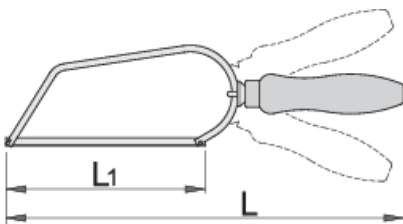

Saw

753W

프로파일

제품 특징

- wooden handle
- adjustable handle
- replaceable blade

612163

L1

150

L

305

127

* Images of products are symbolic. All dimensions are in mm, and weight in grams. All listed dimensions may vary in tolerance.

스페어 파트

Spare blade for 753P, 753W and 753VDE, 2 pcs set

관련 제품

Saw