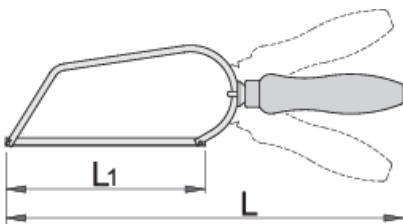

612163

L1

150

L

305

127

* Images of products are symbolic. All dimensions are in mm, and weight in grams. All listed dimensions may vary in tolerance.

스페어 파트