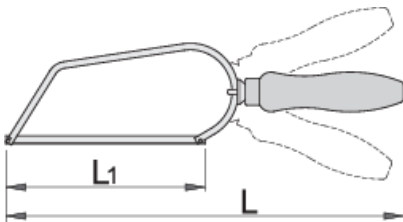

Saw

753W

Profiles

Product features

- wooden handle
- adjustable handle
- replaceable blade

612163

L1

150

L

305

127

* Images of products are symbolic. All dimensions are in mm, and weight in grams. All listed dimensions may vary in tolerance.

Spare parts

———— Spare blade for 753P and 753VDP, 2 pcs set

Related products