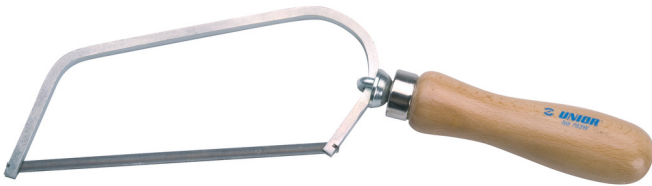

Saw

753W

Profiles

Product features

- wooden handle
- adjustable handle
- replaceable blade

612163

L1

150

L

305

127

* Images of products are symbolic. All dimensions are in mm, and weight in grams. All listed dimensions may vary in tolerance.

Spare parts

———— Spare blade for 753P and 753VDP, 2 pcs set

Related products