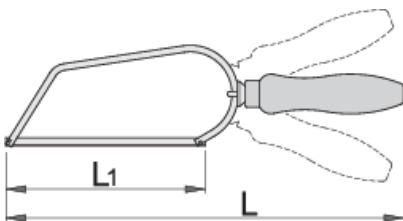

612163

L1

150

L

305

127

* Images of products are symbolic. All dimensions are in mm, and weight in grams. All listed dimensions may vary in tolerance.

Spare parts