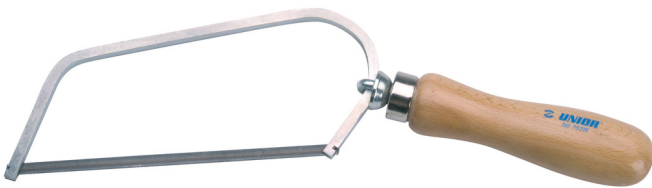

# Saw

753W

## Product features

- wooden handle
- adjustable handle
- replaceable blade

612163

L1

150

L

305

127