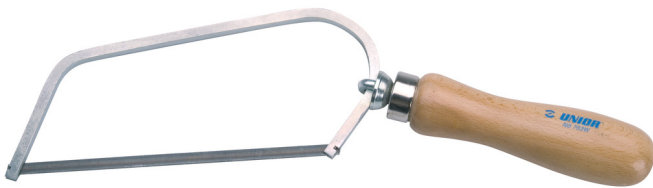

Saw

753W

Profiles

Product features

- wooden handle
- adjustable handle
- replaceable blade

612163

L1

150

L

305

127

* Images of products are symbolic. All dimensions are in mm, and weight in grams. All listed dimensions may vary in tolerance.

Spare parts

Spare blade for 753P, 753W and 753VDE, 2 pcs set

Related products