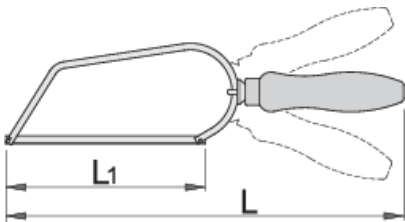

锯子

753W

配置文件

产品属性

- 木质把手
- 可调把手
- 可更换锯片

612163

L1

150

L

305

127

* Images of products are symbolic. All dimensions are in mm, and weight in grams. All listed dimensions may vary in tolerance.

配件

Spare blade for 753P, 753W and 753VDE, 2 pcs set

Related products

锯子