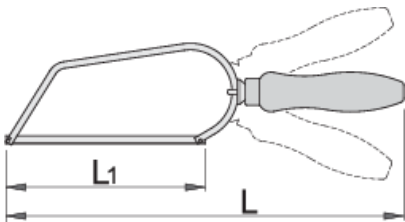

锯子

753W

配置文件

产品属性

- 木质把手
- 可调把手
- 可更换锯片

612163

L1

150

L

305

127

* Images of products are symbolic. All dimensions are in mm, and weight in grams. All listed dimensions may vary in tolerance.

配件

—— Spare blade for 753P and 753VDP, 2 pcs set

Related products

锯子