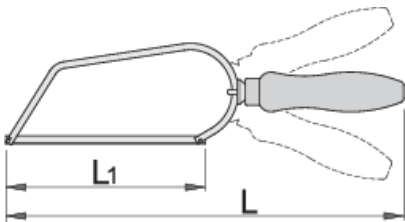

612163

L1

150

L

305

127

* Images of products are symbolic. All dimensions are in mm, and weight in grams. All listed dimensions may vary in tolerance.

配件