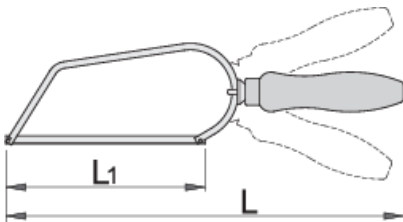

Saw

753W

Profiles

Product features

- wooden handle
- adjustable handle
- replaceable blade

612163

L1

150

L

305

127

* Images of products are symbolic. All dimensions are in mm, and weight in grams. All listed dimensions may vary in tolerance.

Spare parts

Spare blade for 753P, 753W and 753VDE, 2 pcs set

Related products