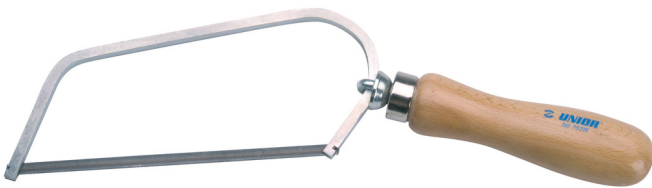

Saw

753W

Profiles

Product features

- wooden handle
- adjustable handle
- replaceable blade

612163

L1

150

L

305

127

* Images of products are symbolic. All dimensions are in mm, and weight in grams. All listed dimensions may vary in tolerance.

Spare parts

Spare blade for 753P, 753W and 753VDE, 2 pcs set

Related products