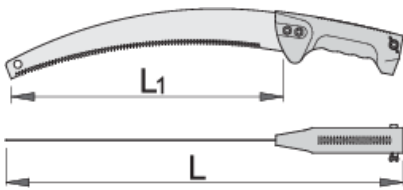

Pruning saw

752

Profiles

Product features

- material: premium flex plus carbon steel
- handle polystyrene

609424

L1

330

L

497

270

* Images of products are symbolic. All dimensions are in mm, and weight in grams. All listed dimensions may vary in tolerance.