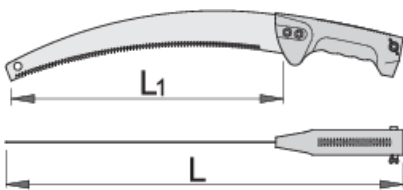

修剪锯

752

配置文件

产品属性

- 材料：锯片碳素工具钢
- 聚苯乙烯把手

609424

L1

330

L

497

270

* Images of products are symbolic. All dimensions are in mm, and weight is in grams. All listed dimensions may vary in tolerance.