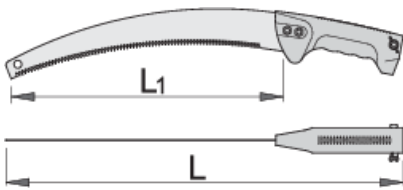

修剪锯

752

配置文件

产品属性

- 材料：锯片碳素工具钢
- 聚苯乙烯把手

609424

L1

330

L

497

270

* Images of products are symbolic. All dimensions are in mm, and weight in grams. All listed dimensions may vary in tolerance.