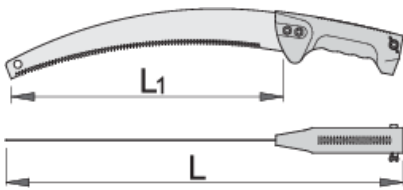

Pruning saw

752

Profiles

Product features

- material: premium flex plus carbon steel
- handle polystyrene

609424

L1

330

L

497

270

* Images of products are symbolic. All dimensions are in mm, and weight is in grams. All listed dimensions may vary in tolerance.