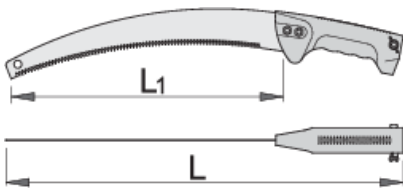

## Profiles

## Product features

- material: premium flex plus carbon steel
- handle polystyrene

609424

L1

330

L

497

270

\* Images of products are symbolic. All dimensions are in mm, and weight in grams. All listed dimensions may vary in tolerance.