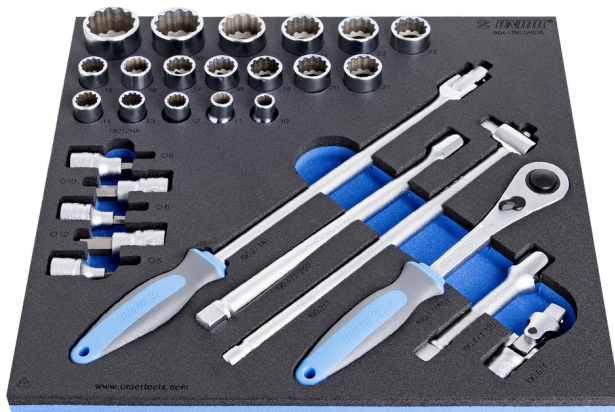

Set of sockets 1/2" in SOS tool tray

964/19S12SOS

Profiles

Product features

- Tool tray dimension: 374 x 364 x 30 mm
- Compatible with drawers of Eurostyle, Eurovision, Europlus and Hercules (front drawers) line

Set includes:

- 18x socket 1/2", 12 point (article 190/12P) dim. 10, 11, 12, 13, 14, 15, 16, 17, 18, 19, 20, 21, 22, 23, 24, 27, 30, 32
- 5x hex socket 1/2" (article 192/2HX) dim. 5, 6, 8, 10, 12
- 1x reversible ratchet 1/2"
- accessories 1/2"; 1x swivel handle, 1x sliding T - handle, 2x extension bar (125, 250mm), 1x universal joint

940E
940EV
920PLUS

2/3

374 x 364 x 30

Product name	SKU	Article	Dimensions	Quantity
Set of sockets 1/2" in SOS tool tray	621186	964/19S12SOS	-	29
Socket 1/2", 12 point		190/1 12p	10, 11, 12, 13, 14, 15, 16, 17, 18, 19, 20, 21, 22, 23, 24, 27, 30, 32	18
Hex socket 1/2"		192/2HX	5, 6, 8, 10, 12	5
Reversible ratchet 1/2"		190.1/1ABI	1/2"	1
Swivel handle 1/2"		190.2/1BI	1/2"x380	1
Sliding T - handle 1/2"		190.3/1	1/2"	1
Extension bar 1/2"		190.4/1	1/2"x125, 1/2"x250	2
Universal joint 1/2"		190.6/2	1/2"	1
SOS tool tray for 964/19S12SOS		vI964/19S12SOS	374x364x30	1