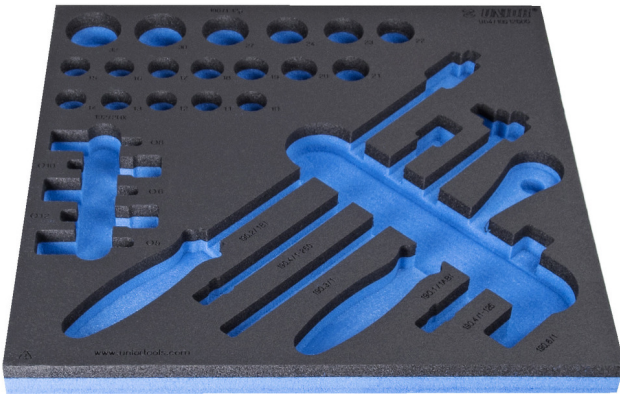

SOS tool tray for 964/19S12SOS

vI964/19S12SOS

프로파일

621238

L

374

B

364

H

30

104

* Images of products are symbolic. All dimensions are in mm, and weight in grams. All listed dimensions may vary in tolerance.