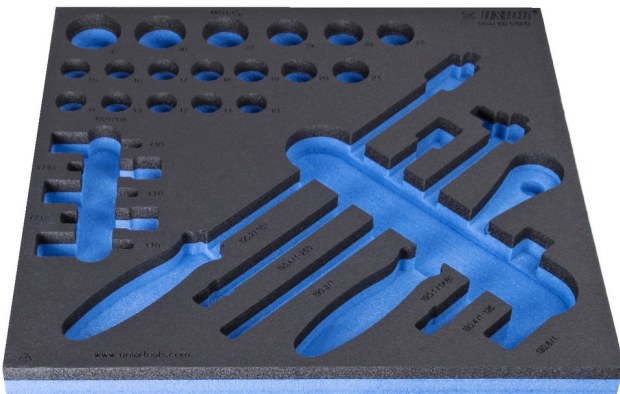

# SOS tool tray for 964/19S12SOS

VI964/19S12SOS

## 프로파일

621238

L

374

B

364

H

30

104

\* Images of products are symbolic. All dimensions are in mm, and weight is in grams. All listed dimensions may vary in tolerance.