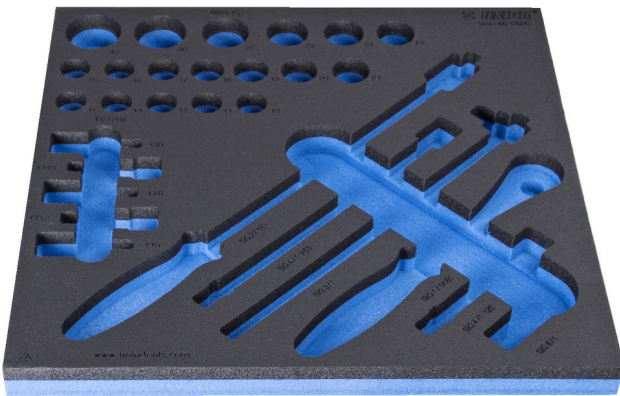

SOS tool tray for 964/19S12SOS

VI964/19S12SOS

프로파일

374 x 364 x 30

621238

L

374

B

364

H

30

104

* Images of products are symbolic. All dimensions are in mm, and weight in grams. All listed dimensions may vary in tolerance.