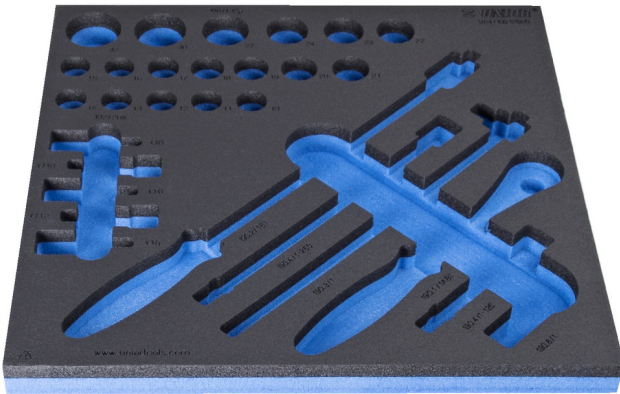

SOS tool tray for 964/19S12SOS

VI964/19S12SOS

Profiles

374 x 364 x 30

621238

L

374

B

364

H

30

104

* Images of products are symbolic. All dimensions are in mm, and weight in grams. All listed dimensions may vary in tolerance.