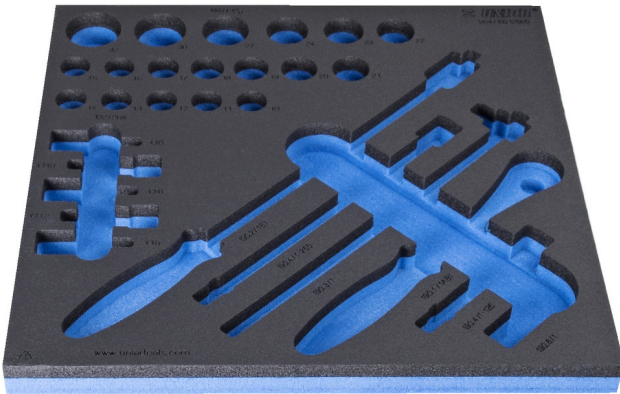

SOS tool tray for 964/19S12SOS

VI964/19S12SOS

Profiles

621238

L

374

B

364

H

30

104

* Images of products are symbolic. All dimensions are in mm, and weight is in grams. All listed dimensions may vary in tolerance.