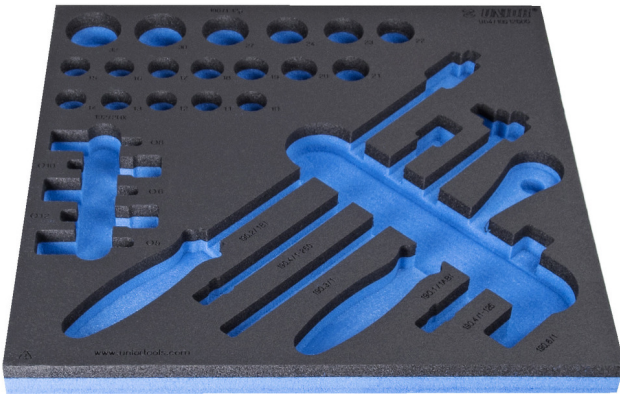

964/19S12SOS的SOS工具托盘

VI964/19S12SOS

配置文件

621238

L

374

B

364

H

30

104

* Images of products are symbolic. All dimensions are in mm, and weight in grams. All listed dimensions may vary in tolerance.