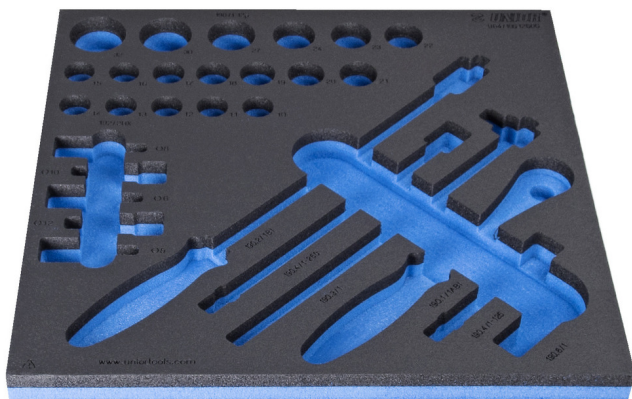

SOS tool tray for 964/19S12SOS

vi964/19S12SOS

Profielen

[./\(be/support/warranty\).](https://www.uniortools.com/be/support/warranty)

940E
940EV
920PLUS

2/3

374 x 364 x 30

621238

L

374

B

364

H

30

104

Retail verpakking

621238

MA

364

MB

374

MC

30

100