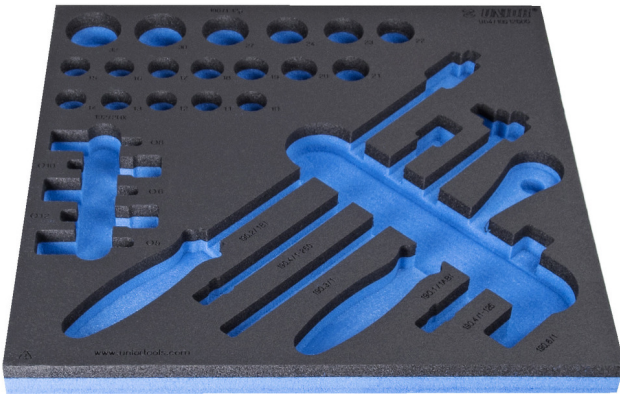

SOS tool tray for 964/19S12SOS

VI964/19S12SOS

Profiles

940E
940EV
920PLUS

2/3

374 x 364 x 30

621238

L

374

B

364

H

30

104

* Images of products are symbolic. All dimensions are in mm, and weight in grams. All listed dimensions may vary in tolerance.