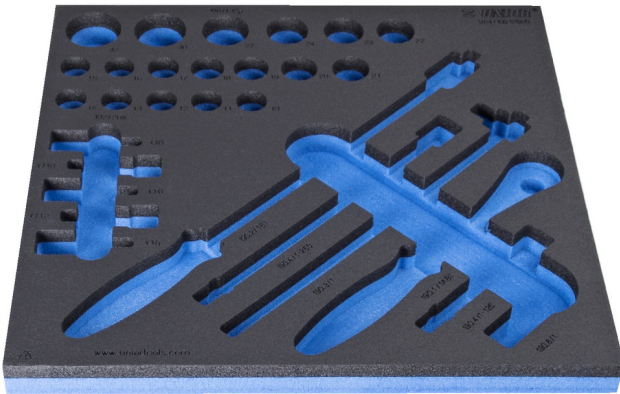

SOS tool tray for 964/19S12SOS

VI964/19S12SOS

Profiles

940E
940EV
920PLUS

2/3

374 x 364 x 30

L

B

H

621238

374

364

30

104

* Images of products are symbolic. All dimensions are in mm, and weight in grams. All listed dimensions may vary in tolerance.