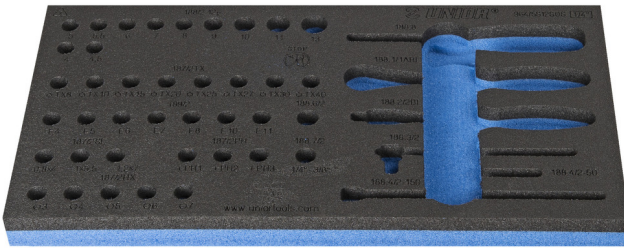

SOS tool tray for 964/5S12SOS

VI964/5S12SOS

프로파일

제품 특징

- material: low density polyethylene foam
- Tool tray dimension: 188 x 364 x 30 mm
- Compatible with drawers of Eurostyle, Eurovision, Euromotion, Europlus and Hercules (front drawers) line

621237

L

188

B

364

H

30

25

* Images of products are symbolic. All dimensions are in mm, and weight is in grams. All listed dimensions may vary in tolerance.