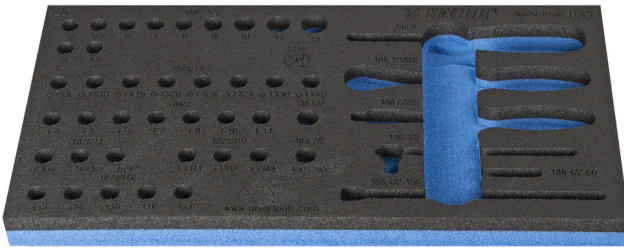

# SOS tool tray for 964/5S12SOS

VI964/5S12SOS

## 프로파일

## 제품 특징

- material: low density polyethylene foam
- Tool tray dimension: 188 x 364 x 30 mm
- Compatible with drawers of Eurostyle, Eurovision, Euromotion, Europlus and Hercules (front drawers) line

621237

L

188

B

364

H

30

25

\* Images of products are symbolic. All dimensions are in mm, and weight in grams. All listed dimensions may vary in tolerance.