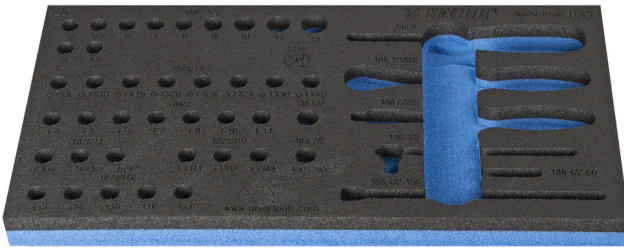

SOS tool tray for 964/5S12SOS

VI964/5S12SOS

프로파일

제품 특징

- material: low density polyethylene foam
- Tool tray dimension: 188 x 364 x 30 mm
- Compatible with drawers of Eurostyle, Eurovision, Euromotion, Europlus and Hercules (front drawers) line

621237

L

188

B

364

H

30

25

* Images of products are symbolic. All dimensions are in mm, and weight in grams. All listed dimensions may vary in tolerance.