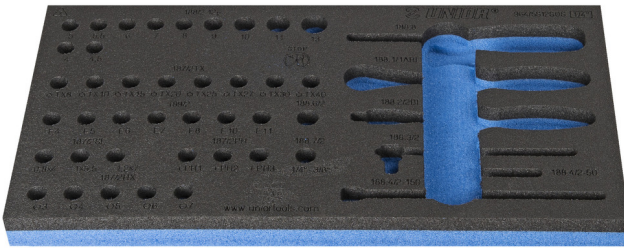

SOS tool tray for 964/5S12SOS

vI964/5S12SOS

Profiles

Product features

- material: low density polyethylene foam
- Tool tray dimension: 188 x 364 x 30 mm
- Compatible with drawers of Eurostyle, Eurovision, Euromotion, Europlus and Hercules (front drawers) line

621237

L

188

B

364

H

30

25

* Images of products are symbolic. All dimensions are in mm, and weight in grams. All listed dimensions may vary in tolerance.