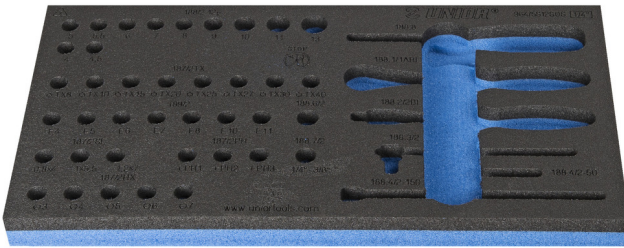

SOS tool tray for 964/5S12SOS

VI964/5S12SOS

Profiles

Product features

- material: low density polyethylene foam
- Tool tray dimension: 188 x 364 x 30 mm
- Compatible with drawers of Eurostyle, Eurovision, Euromotion, Europlus and Hercules (front drawers) line

621237

L

188

B

364

H

30

25

* Images of products are symbolic. All dimensions are in mm, and weight in grams. All listed dimensions may vary in tolerance.