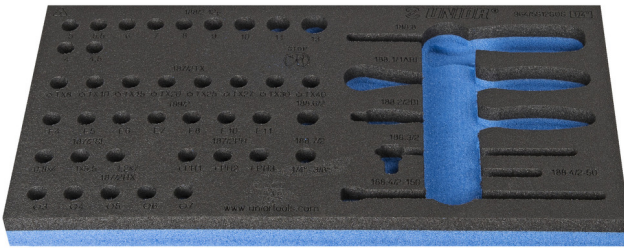

SOS tool tray for 964/5S12SOS

VI964/5S12SOS

Profiles

Product features

- material: low density polyethylene foam
- Tool tray dimension: 188 x 364 x 30 mm
- Compatible with drawers of Eurostyle, Eurovision, Europlus and Hercules (front drawers) line

621237

L

188

B

364

H

30

25

* Images of products are symbolic. All dimensions are in mm, and weight in grams. All listed dimensions may vary in tolerance.