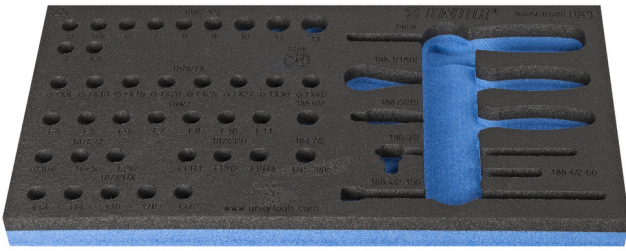

# 964/5S12SOS的SOS工具托盘

VI964/5S12SOS

## 产品属性

- 材料：低密度聚乙烯泡沫
- Tool tray dimension: 188 x 364 x 30 mm
- Compatible with drawers of Eurostyle, Eurovision, Euromotion, Europlus and Hercules (front drawers) line

621237

L

188

B

364

H