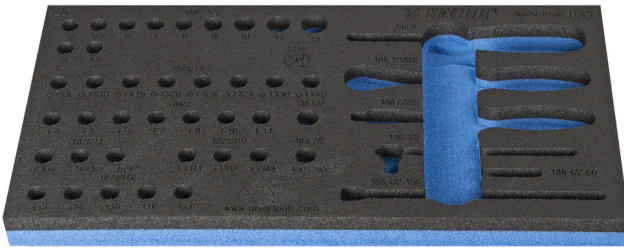

# 964/5S12SOS的SOS工具托盘

VI964/5S12SOS

## 产品属性

- 材料：低密度聚乙烯泡沫
- Tool tray dimension: 188 x 364 x 30 mm
- Compatible with drawers of Eurostyle, Eurovision, Euromotion, Europlus and Hercules (front drawers) line

621237

L

188

B

364

H