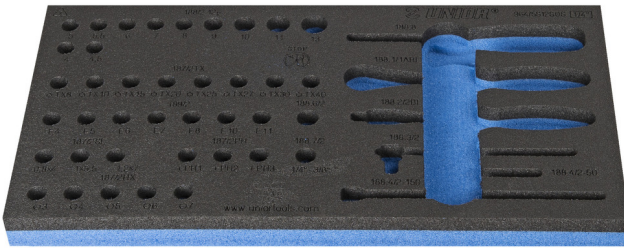

# SOS tool tray for 964/5S12SOS

VI964/5S12SOS

## Profiles

## Product features

- material: low density polyethylene foam
- Tool tray dimension: 188 x 364 x 30 mm
- Compatible with drawers of Eurostyle, Eurovision, Euromotion, Europlus and Hercules (front drawers) line

621237

L

188

B

364

H

30

25