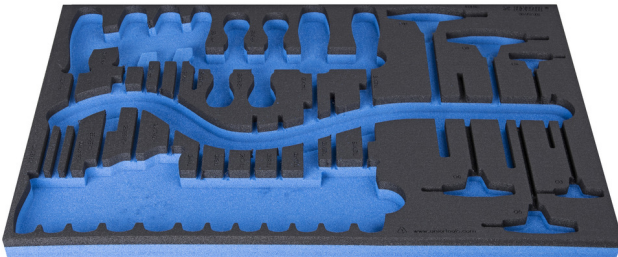

SOS tool tray for 964/37SOS

vI964/37SOS

프로파일

제품 특징

- material: low density polyethylene foam
- Tool tray dimension: 564 x 364 x 30 mm
- Compatible with drawers of Eurostyle, Eurovision, Euromotion, Europlus and Hercules (front drawers) line

621386

L

564

B

364

H

30

118

* Images of products are symbolic. All dimensions are in mm, and weight is in grams. All listed dimensions may vary in tolerance.