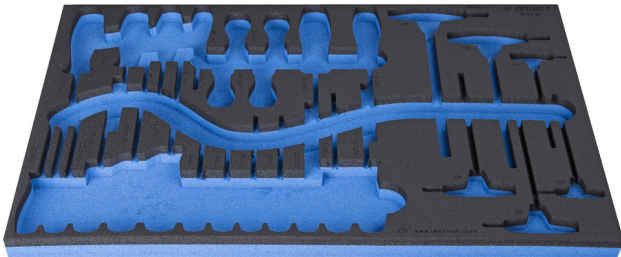

SOS tool tray for 964/37SOS

vI964/37SOS

프로파일

제품 특징

- material: low density polyethylene foam
- Tool tray dimension: 564 x 364 x 30 mm
- Compatible with drawers of Eurostyle, Eurovision, Euromotion, Europlus and Hercules (front drawers) line

621386

L

564

B

364

H

30

118

* Images of products are symbolic. All dimensions are in mm, and weight in grams. All listed dimensions may vary in tolerance.