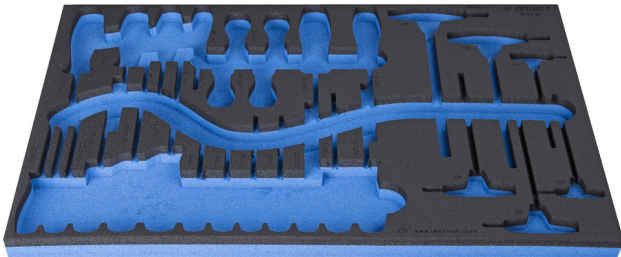

SOS tool tray for 964/37SOS

VI964/37SOS

프로파일

제품 특징

- material: low density polyethylene foam
- Tool tray dimension: 564 x 364 x 30 mm
- Compatible with drawers of Eurostyle, Eurovision, Europlus and Hercules (front drawers) line

621386

L

564

B

364

H

30

118

* Images of products are symbolic. All dimensions are in mm, and weight in grams. All listed dimensions may vary in tolerance.