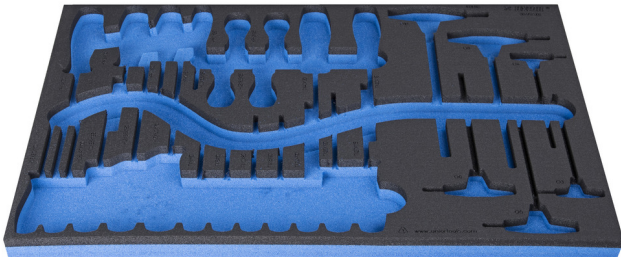

# SOS tool tray for 964/37SOS

vI964/37SOS

## Profiles

## Product features

- material: low density polyethylene foam
- Tool tray dimension: 564 x 364 x 30 mm
- Compatible with drawers of Eurostyle, Eurovision, Euromotion, Europlus and Hercules (front drawers) line

621386

L

564

B

364

H

30

118