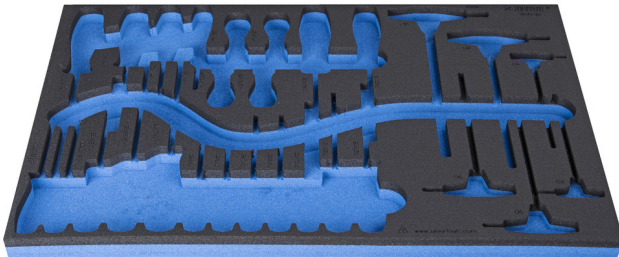

# SOS tool tray for 964/37SOS

vI964/37SOS

## Profiles

## Product features

- material: low density polyethylene foam
- Tool tray dimension: 564 x 364 x 30 mm
- Compatible with drawers of Eurostyle, Eurovision, Euromotion, Europlus and Hercules (front drawers) line

621386

L

564

B

364

H

30

118