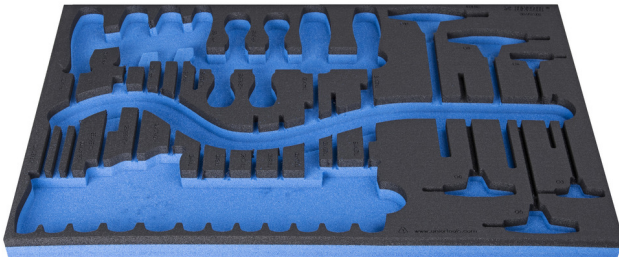

SOS tool tray for 964/37SOS

vI964/37SOS

Profiles

Product features

- material: low density polyethylene foam
- Tool tray dimension: 564 x 364 x 30 mm
- Compatible with drawers of Eurostyle, Eurovision, Euromotion, Europlus and Hercules (front drawers) line

621386

L

564

B

364

H

30

118

* Images of products are symbolic. All dimensions are in mm, and weight is in grams. All listed dimensions may vary in tolerance.