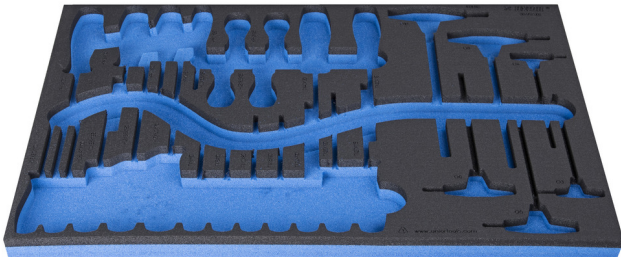

964/37SOS的SOS工具托盘

vl964/37SOS

配置文件

产品属性

- 材料：低密度聚乙烯泡沫
- Tool tray dimension: 564 x 364 x 30 mm
- Compatible with drawers of Eurostyle, Eurovision, Euromotion, Europlus and Hercules (front drawers) line

621386

L

564

B

364

H

30

118

* Images of products are symbolic. All dimensions are in mm, and weight in grams. All listed dimensions may vary in tolerance.