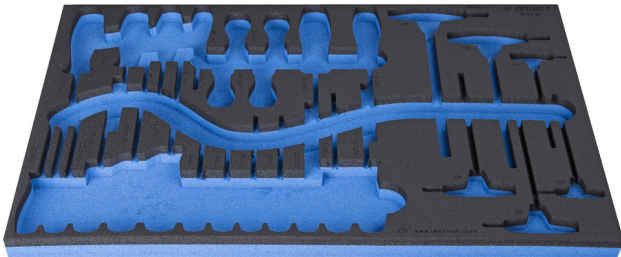

# 964/37SOS的SOS工具托盘

vI964/37SOS

## 产品属性

- 材料：低密度聚乙烯泡沫
- Tool tray dimension: 564 x 364 x 30 mm
- Compatible with drawers of Eurostyle, Eurovision, Europlus and Hercules (front drawers) line

621386

L

564

B

364

H