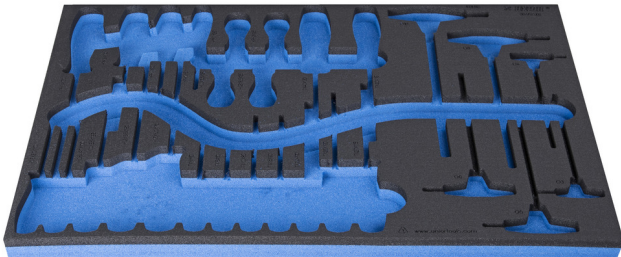

964/37SOS的SOS工具托盘

vl964/37SOS

配置文件

产品属性

- 材料：低密度聚乙烯泡沫
- Tool tray dimension: 564 x 364 x 30 mm
- Compatible with drawers of Eurostyle, Eurovision, Euromotion, Europlus and Hercules (front drawers) line

621386

L

564

B

364

H

30

118

* Images of products are symbolic. All dimensions are in mm, and weight is in grams. All listed dimensions may vary in tolerance.