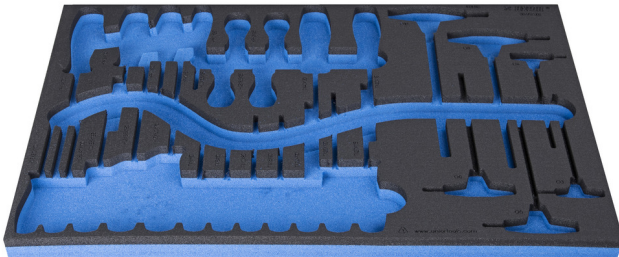

# SOS tool tray for 964/37SOS

VI964/37SOS

## Product attributen

- material: low density polyethylene foam
- Tool tray dimension: 564 x 364 x 30 mm
- Compatible with drawers of Eurostyle, Eurovision, Euromotion, Europlus and Hercules (front drawers) line

621386

L

564

B

364

H

30

118