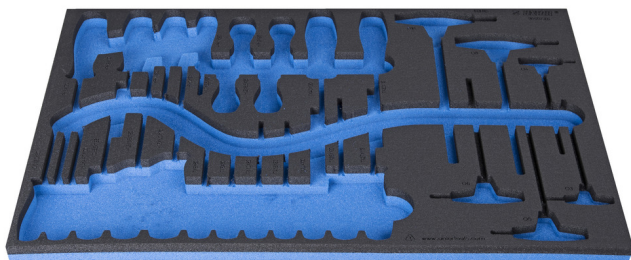

SOS tool tray for 964/37SOS

vi964/37SOS

Profiles

[./ar/support/warranty](/ar/support/warranty).

Product features

- material: low density polyethylene foam
- Tool tray dimension: 564 x 364 x 30 mm
- Compatible with drawers of Eurostyle, Eurovision, Europlus and Hercules (front drawers) line

940E
940EV
920PLUS

3/3

564 x 364 x 30

621386

L

564

B

364