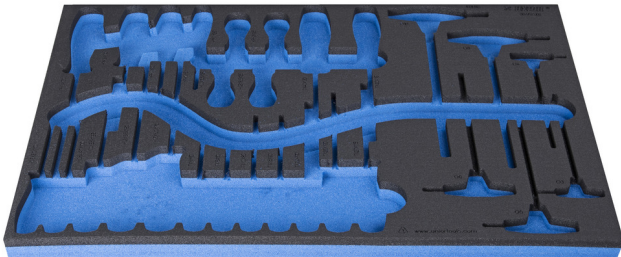

SOS tool tray for 964/37SOS

VI964/37SOS

Profiles

Product features

- material: low density polyethylene foam
- Tool tray dimension: 564 x 364 x 30 mm
- Compatible with drawers of Eurostyle, Eurovision, Europlus and Hercules (front drawers) line

621386

L

564

B

364

H

30

118

* Images of products are symbolic. All dimensions are in mm, and weight in grams. All listed dimensions may vary in tolerance.