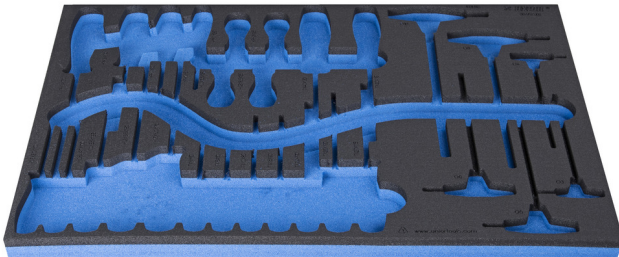

SOS tool tray for 964/37SOS

vI964/37SOS

Profiles

Product features

- material: low density polyethylene foam
- Tool tray dimension: 564 x 364 x 30 mm
- Compatible with drawers of Eurostyle, Eurovision, Euromotion, Europlus and Hercules (front drawers) line

621386

L

564

B

364

H

30

118

* Images of products are symbolic. All dimensions are in mm, and weight in grams. All listed dimensions may vary in tolerance.