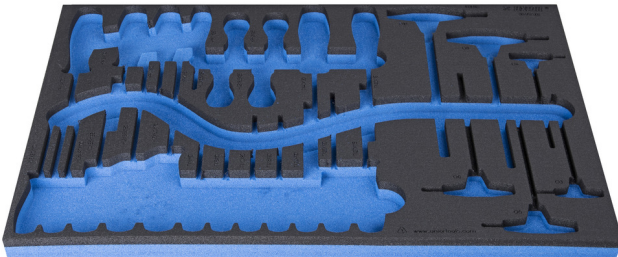

SOS tool tray for 964/37SOS

vI964/37SOS

Profiles

Product features

- material: low density polyethylene foam
- Tool tray dimension: 564 x 364 x 30 mm
- Compatible with drawers of Eurostyle, Eurovision, Euromotion, Europlus and Hercules (front drawers) line

621386

L

564

B

364

H

30

118

* Images of products are symbolic. All dimensions are in mm, and weight in grams. All listed dimensions may vary in tolerance.