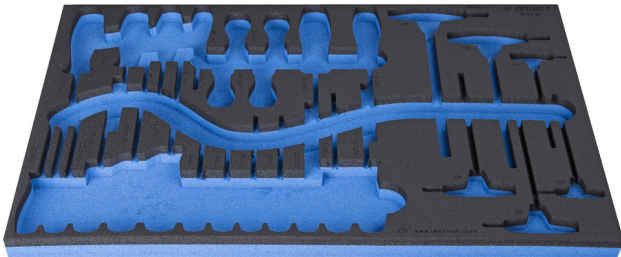

# SOS tool tray for 964/37SOS

VI964/37SOS

## Profiles

## Product features

- material: low density polyethylene foam
- Tool tray dimension: 564 x 364 x 30 mm
- Compatible with drawers of Eurostyle, Eurovision, Europlus and Hercules (front drawers) line

621386

L

564

B

364

H

30

118

\* Images of products are symbolic. All dimensions are in mm, and weight in grams. All listed dimensions may vary in tolerance.