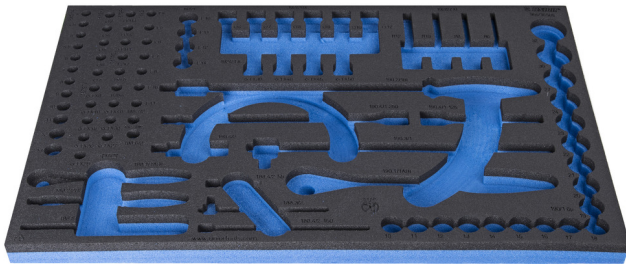

SOS tool tray for 964/36SOS

vI964/36SOS

프로파일

제품 특징

- material: low density polyethylene foam
- Tool tray dimension: 564 x 364 x 30 mm
- Compatible with drawers of Eurostyle, Eurovision, Europlus and Hercules (front drawers) line

621385

L

564

B

364

H

30

152

* Images of products are symbolic. All dimensions are in mm, and weight in grams. All listed dimensions may vary in tolerance.