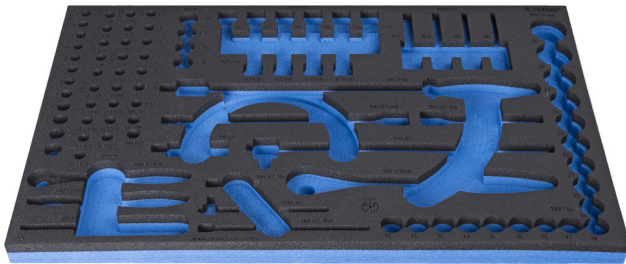

SOS tool tray for 964/36SOS

vI964/36SOS

프로파일

제품 특징

- material: low density polyethylene foam
- Tool tray dimension: 564 x 364 x 30 mm
- Compatible with drawers of Eurostyle, Eurovision, Euromotion, Europlus and Hercules (front drawers) line

621385

L

564

B

364

H

30

152

* Images of products are symbolic. All dimensions are in mm, and weight in grams. All listed dimensions may vary in tolerance.