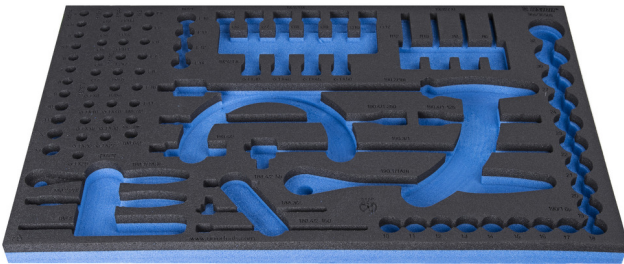

SOS tool tray for 964/36SOS

vI964/36SOS

프로파일

제품 특징

- material: low density polyethylene foam
- Tool tray dimension: 564 x 364 x 30 mm
- Compatible with drawers of Eurostyle, Eurovision, Euromotion, Europlus and Hercules (front drawers) line

621385

L

564

B

364

H

30

152

* Images of products are symbolic. All dimensions are in mm, and weight is in grams. All listed dimensions may vary in tolerance.