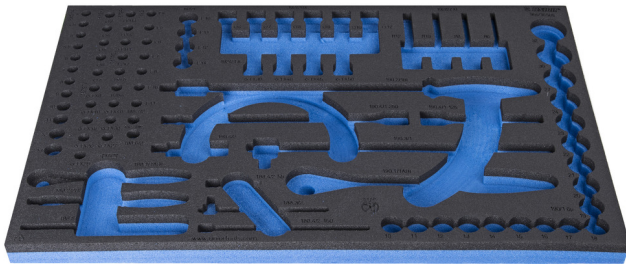

# SOS tool tray for 964/36SOS

vI964/36SOS

## 프로파일

## 제품 특징

- material: low density polyethylene foam
- Tool tray dimension: 564 x 364 x 30 mm
- Compatible with drawers of Eurostyle, Eurovision, Euromotion, Europlus and Hercules (front drawers) line

621385

L

564

B

364

H

30

152

\* Images of products are symbolic. All dimensions are in mm, and weight in grams. All listed dimensions may vary in tolerance.