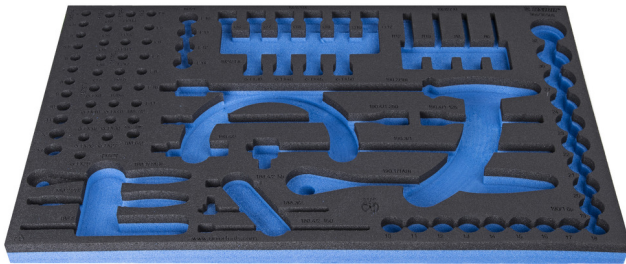

# SOS tool tray for 964/36SOS

VI964/36SOS

## Profiles

## Product features

- material: low density polyethylene foam
- Tool tray dimension: 564 x 364 x 30 mm
- Compatible with drawers of Eurostyle, Eurovision, Euromotion, Europlus and Hercules (front drawers) line

621385

L

564

B

364

H

30

152