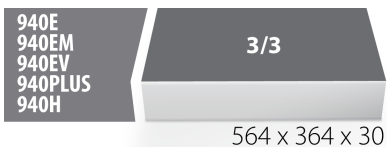

## Product features

- material: low density polyethylene foam
- Tool tray dimension: 564 x 364 x 30 mm
- Compatible with drawers of Eurostyle, Eurovision, Euromotion, Europlus and Hercules (front drawers) line