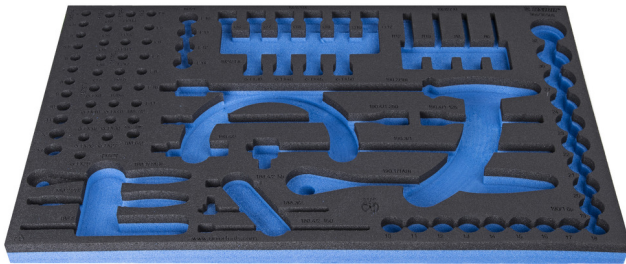

964/36SOS的SOS工具托盘

vI964/36SOS

配置文件

产品属性

- 材料：低密度聚乙烯泡沫
- Tool tray dimension: 564 x 364 x 30 mm
- Compatible with drawers of Eurostyle, Eurovision, Euromotion, Europlus and Hercules (front drawers) line

621385

L

564

B

364

H

30

152

* Images of products are symbolic. All dimensions are in mm, and weight is in grams. All listed dimensions may vary in tolerance.