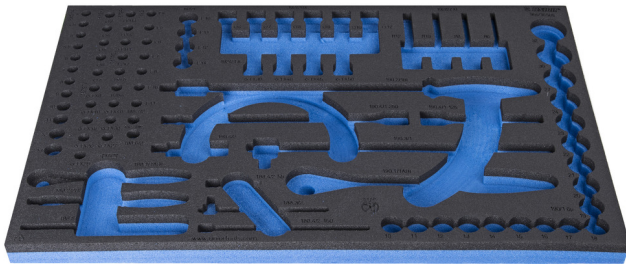

# 964/36SOS的SOS工具托盘

vI964/36SOS

## 产品属性

- 材料：低密度聚乙烯泡沫
- Tool tray dimension: 564 x 364 x 30 mm
- Compatible with drawers of Eurostyle, Eurovision, Euromotion, Europlus and Hercules (front drawers) line

621385

L

564

B

364

H