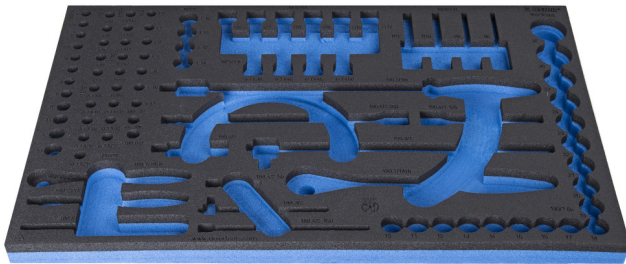

# SOS tool tray for 964/36SOS

VI964/36SOS

## Profielen

## Product attributen

- material: low density polyethylene foam
- Tool tray dimension: 564 x 364 x 30 mm
- Compatible with drawers of Eurostyle, Eurovision, Euromotion, Europlus and Hercules (front drawers) line

621385

L

564

B

364

H

30

152