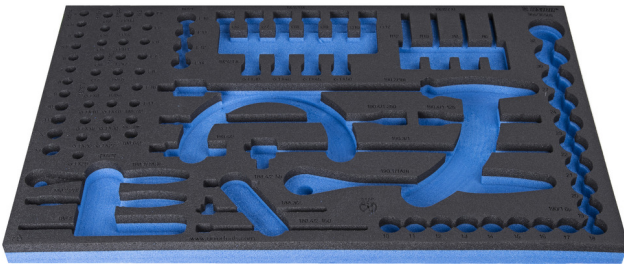

# SOS tool tray for 964/36SOS

VI964/36SOS

## Profielen

## Product attributen

- material: low density polyethylene foam
- Tool tray dimension: 564 x 364 x 30 mm
- Compatible with drawers of Eurostyle, Eurovision, Euromotion, Europlus and Hercules (front drawers) line

621385

L

564

B

364

H

30

152