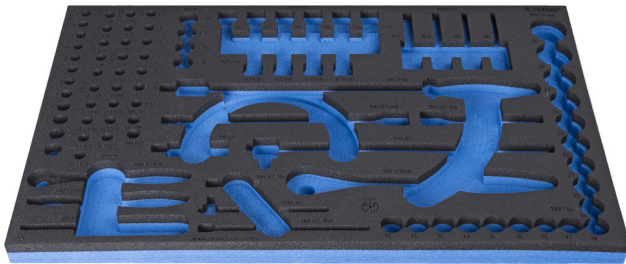

SOS tool tray for 964/36SOS

vI964/36SOS

Profiles

Product features

- material: low density polyethylene foam
- Tool tray dimension: 564 x 364 x 30 mm
- Compatible with drawers of Eurostyle, Eurovision, Europlus and Hercules (front drawers) line

621385

L

564

B

364

H

30

152

* Images of products are symbolic. All dimensions are in mm, and weight in grams. All listed dimensions may vary in tolerance.