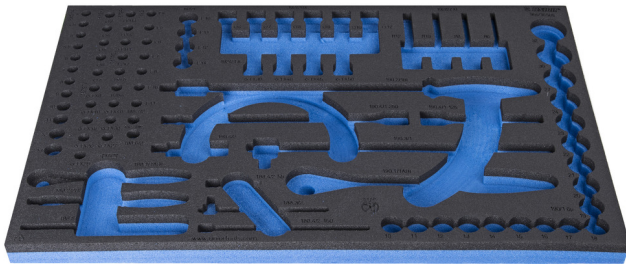

SOS tool tray for 964/36SOS

VI964/36SOS

Profiles

Product features

- material: low density polyethylene foam
- Tool tray dimension: 564 x 364 x 30 mm
- Compatible with drawers of Eurostyle, Eurovision, Euromotion, Europlus and Hercules (front drawers) line

621385

L

564

B

364

H

30

152

* Images of products are symbolic. All dimensions are in mm, and weight in grams. All listed dimensions may vary in tolerance.