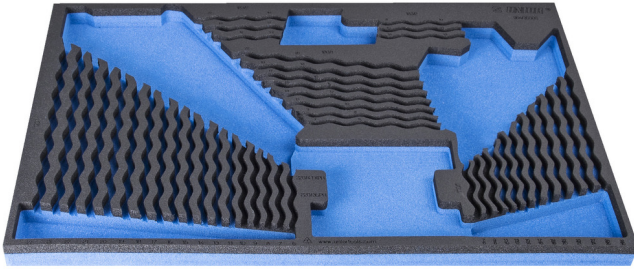

# 964/35SOS için SOS alet tepsi

VI964/35SOS

## Product features

- malzeme: düşük yoğunluklu polietilen köpük
- Tool tray dimension: 564 x 364 x 30 mm
- Compatible with drawers of Eurostyle, Eurovision, Euromotion, Europlus and Hercules (front drawers) line

621384

L

564

B

364

H

30

110