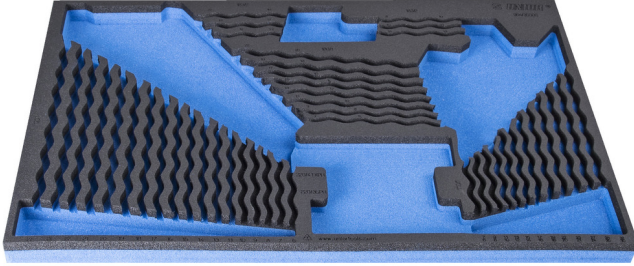

964/35SOS için SOS alet tepsisi

VI964/35SOS

Profiles

Product features

- malzeme: düşük yoğunluklu polietilen köpük
- Tool tray dimension: 564 x 364 x 30 mm
- Compatible with drawers of Eurostyle, Eurovision, Euromotion, Europlus and Hercules (front drawers) line

940E
940EV
920PLUS

3/3

564 x 364 x 30

L

B

H

621384

564