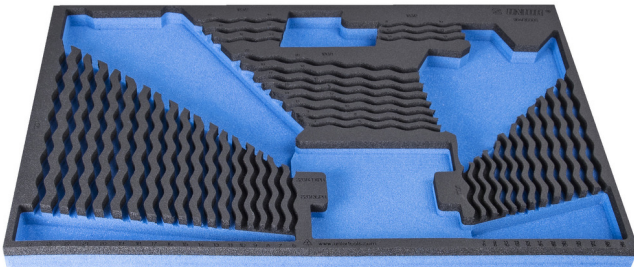

SOS tool tray for 964/35SOS

vI964/35SOS

프로파일

제품 특징

- material: low density polyethylene foam
- Tool tray dimension: 564 x 364 x 30 mm
- Compatible with drawers of Eurostyle, Eurovision, Euromotion, Europlus and Hercules (front drawers) line

621384

L

564

B

364

H

30

110