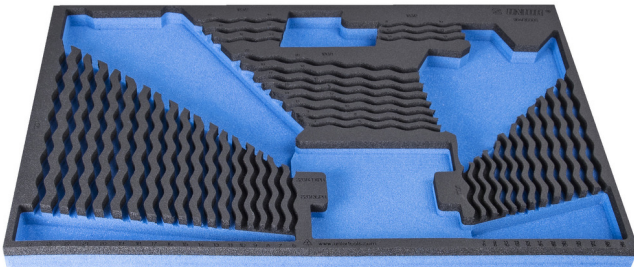

# SOS tool tray for 964/35SOS

vI964/35SOS

## 제품 특징

- material: low density polyethylene foam
- Tool tray dimension: 564 x 364 x 30 mm
- Compatible with drawers of Eurostyle, Eurovision, Euromotion, Europlus and Hercules (front drawers) line

621384