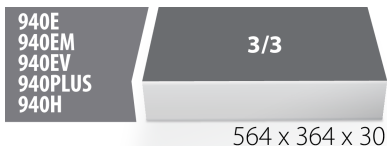

## Product features

- material: low density polyethylene foam
- Tool tray dimension: 564 x 364 x 30 mm
- Compatible with drawers of Eurostyle, Eurovision, Euromotion, Europlus and Hercules (front drawers) line