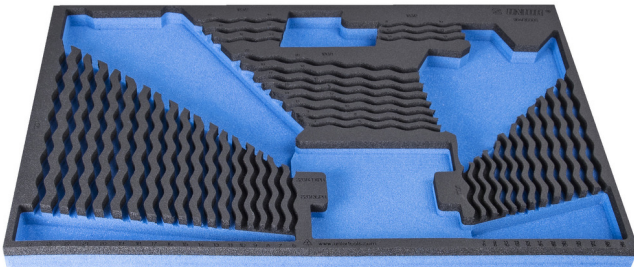

SOS tool tray for 964/35SOS

vI964/35SOS

Profiles

Product features

- material: low density polyethylene foam
- Tool tray dimension: 564 x 364 x 30 mm
- Compatible with drawers of Eurostyle, Eurovision, Euromotion, Europlus and Hercules (front drawers) line

621384

L

564

B

364

H

30

110