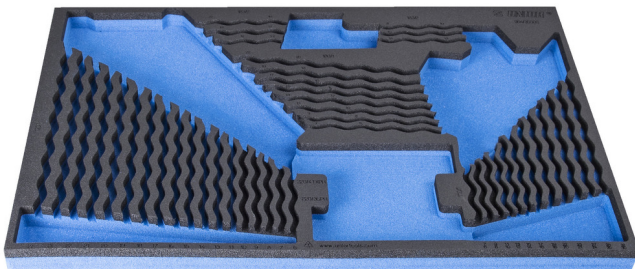

# SOS tool tray for 964/35SOS

vI964/35SOS

## Product features

- material: low density polyethylene foam
- Tool tray dimension: 564 x 364 x 30 mm
- Compatible with drawers of Eurostyle, Eurovision, Euromotion, Europlus and Hercules (front drawers) line

621384

L

564

B

364

H

30

110