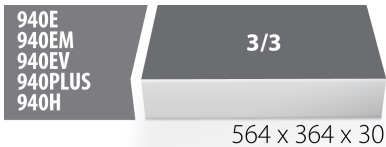

SOS tool tray for 964/35SOS

vI964/35SOS

Profiles

Product features

- material: low density polyethylene foam
- Tool tray dimension: 564 x 364 x 30 mm
- Compatible with drawers of Eurostyle, Eurovision, Euromotion, Europlus and Hercules (front drawers) line

621384

L

564

B

364

H

30

110

* Images of products are symbolic. All dimensions are in mm, and weight in grams. All listed dimensions may vary in tolerance.