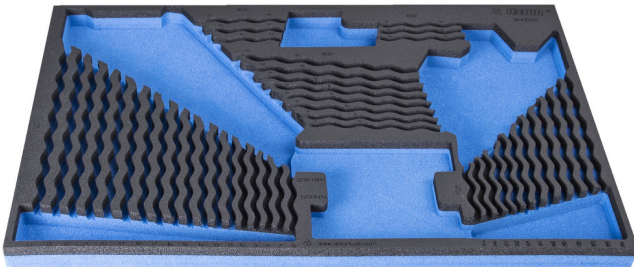

SOS tool tray for 964/35SOS

vI964/35SOS

Profiles

Product features

- material: low density polyethylene foam
- Tool tray dimension: 564 x 364 x 30 mm
- Compatible with drawers of Eurostyle, Eurovision, Euromotion, Europlus and Hercules (front drawers) line

940E
940EV
920PLUS

3/3

564 x 364 x 30

621384

L

564

B

364