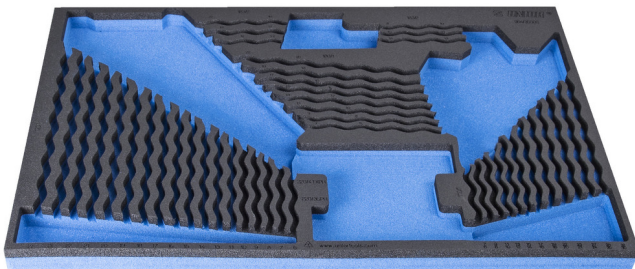

SOS tool tray for 964/35SOS

VI964/35SOS

Profiles

Product features

- material: low density polyethylene foam
- Tool tray dimension: 564 x 364 x 30 mm
- Compatible with drawers of Eurostyle, Eurovision, Europlus and Hercules (front drawers) line

621384

L

564

B

364

H

30

110