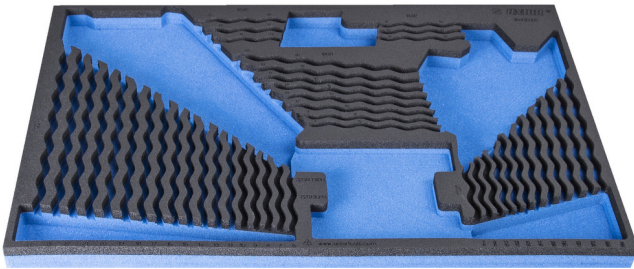

964/35SOS的SOS工具托盘

vI964/35SOS

配置文件

产品属性

- 材料：低密度聚乙烯泡沫
- Tool tray dimension: 564 x 364 x 30 mm
- Compatible with drawers of Eurostyle, Eurovision, Euromotion, Europlus and Hercules (front drawers) line

621384

L

564

B

364

H

30

110

* Images of products are symbolic. All dimensions are in mm, and weight is in grams. All listed dimensions may vary in tolerance.