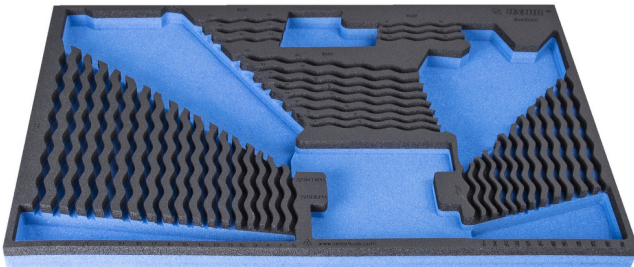

# 964/35SOS的SOS工具托盘

vI964/35SOS

## 产品属性

- 材料：低密度聚乙烯泡沫
- Tool tray dimension: 564 x 364 x 30 mm
- Compatible with drawers of Eurostyle, Eurovision, Euromotion, Europlus and Hercules (front drawers) line

621384

L

564

B

364

H