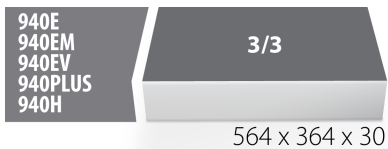

964/35SOS的SOS工具托盘

vI964/35SOS

配置文件

产品属性

- 材料：低密度聚乙烯泡沫
- Tool tray dimension: 564 x 364 x 30 mm
- Compatible with drawers of Eurostyle, Eurovision, Euromotion, Europlus and Hercules (front drawers) line

621384

L

564

B

364

H

30

110

* Images of products are symbolic. All dimensions are in mm, and weight is in grams. All listed dimensions may vary in tolerance.