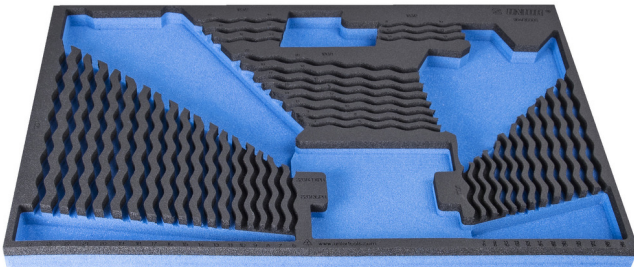

964/35SOS的SOS工具托盘

vI964/35SOS

配置文件

产品属性

- 材料：低密度聚乙烯泡沫
- Tool tray dimension: 564 x 364 x 30 mm
- Compatible with drawers of Eurostyle, Eurovision, Euromotion, Europlus and Hercules (front drawers) line

621384

L

564

B

364

H

30

110

* Images of products are symbolic. All dimensions are in mm, and weight in grams. All listed dimensions may vary in tolerance.