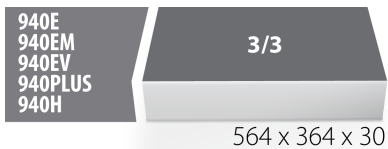

## 产品属性

- 材料：低密度聚乙烯泡沫
- Tool tray dimension: 564 x 364 x 30 mm
- Compatible with drawers of Eurostyle, Eurovision, Euromotion, Europlus and Hercules (front drawers) line

621384

L

564

B

364

H

30

110

\* Images of products are symbolic. All dimensions are in mm, and weight in grams. All listed dimensions may vary in tolerance.