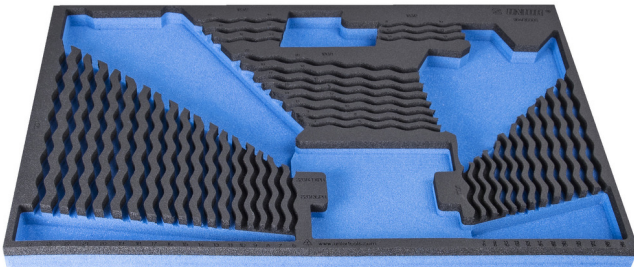

SOS tool tray for 964/35SOS

VI964/35SOS

Profielen

Product attributen

- material: low density polyethylene foam
- Tool tray dimension: 564 x 364 x 30 mm
- Compatible with drawers of Eurostyle, Eurovision, Euromotion, Europlus and Hercules (front drawers) line

621384

L

564

B

364

H

30

110