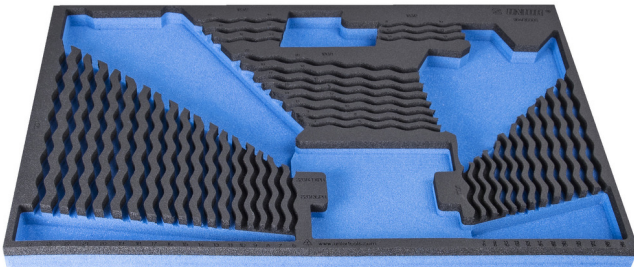

SOS tool tray for 964/35SOS

VI964/35SOS

Profielen

Product attributen

- material: low density polyethylene foam
- Tool tray dimension: 564 x 364 x 30 mm
- Compatible with drawers of Eurostyle, Eurovision, Europlus and Hercules (front drawers) line

621384

L

564

B

364

H

30

110