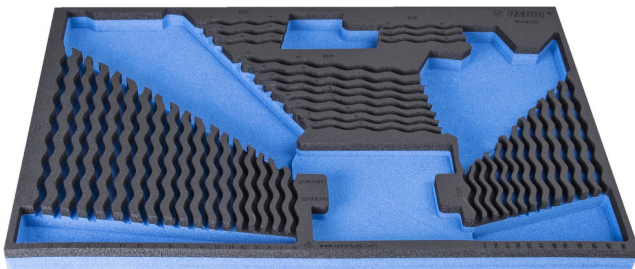

SOS tool tray for 964/35SOS

vI964/35SOS

Profielen

Product attributen

- material: low density polyethylene foam
- Tool tray dimension: 564 x 364 x 30 mm
- Compatible with drawers of Eurostyle, Eurovision, Euromotion, Europlus and Hercules (front drawers) line

621384

L

564

B

364

H

30

110