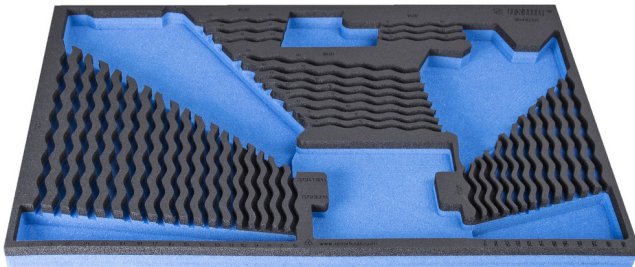

# SOS tool tray for 964/35SOS

VI964/35SOS

## Product features

- material: low density polyethylene foam
- Tool tray dimension: 564 x 364 x 30 mm
- Compatible with drawers of Eurostyle, Eurovision, Europlus and Hercules (front drawers) line

621384