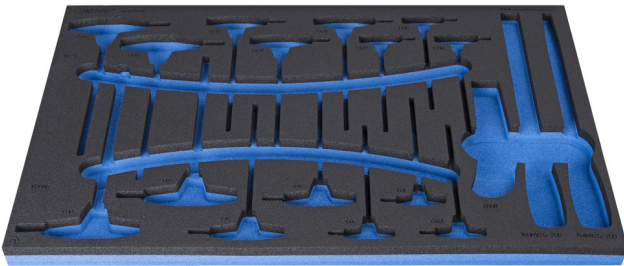

# SOS tool tray for 964/34SOS

VI964/34SOS

## Product attributen

- materiaal: polyethyleenschuim met lage dichtheid
- Tool tray dimension: 564 x 364 x 30 mm
- Compatible with drawers of Eurostyle, Eurovision, Euromotion, Europlus and Hercules (front drawers) line

621383

L

564

B

364

H

30

138