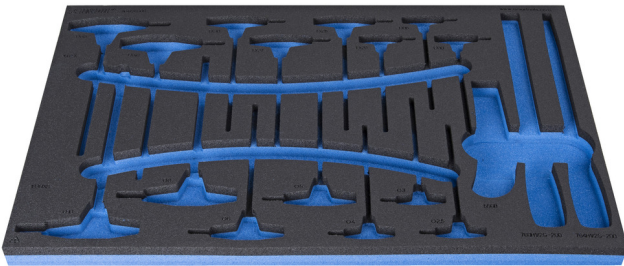

SOS tool tray for 964/34SOS

vI964/34SOS

프로파일

제품 특징

- material: low density polyethylene foam
- Tool tray dimension: 564 x 364 x 30 mm
- Compatible with drawers of Eurostyle, Eurovision, Euromotion, Europlus and Hercules (front drawers) line

621383

L

564

B

364

H

30

138

* Images of products are symbolic. All dimensions are in mm, and weight is in grams. All listed dimensions may vary in tolerance.