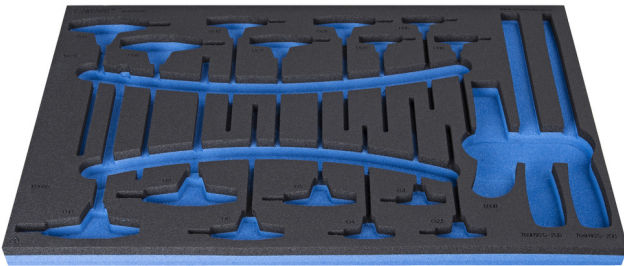

SOS tool tray for 964/34SOS

vI964/34SOS

프로파일

제품 특징

- material: low density polyethylene foam
- Tool tray dimension: 564 x 364 x 30 mm
- Compatible with drawers of Eurostyle, Eurovision, Euromotion, Europlus and Hercules (front drawers) line

621383

L

564

B

364

H

30

138

* Images of products are symbolic. All dimensions are in mm, and weight in grams. All listed dimensions may vary in tolerance.