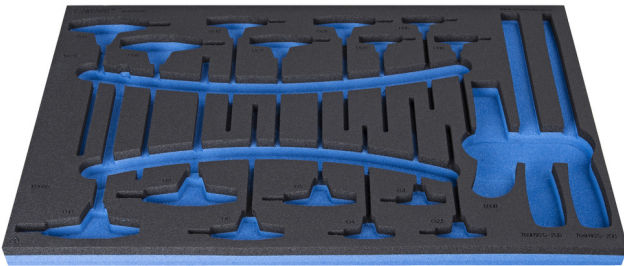

# SOS tool tray for 964/34SOS

VI964/34SOS

## Profiles

## Product features

- material: low density polyethylene foam
- Tool tray dimension: 564 x 364 x 30 mm
- Compatible with drawers of Eurostyle, Eurovision, Euromotion, Europlus and Hercules (front drawers) line

621383

L

564

B

364

H

30

138