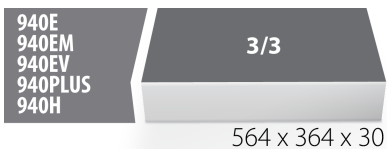

SOS tool tray for 964/34SOS

VI964/34SOS

Profiles

Product features

- material: low density polyethylene foam
- Tool tray dimension: 564 x 364 x 30 mm
- Compatible with drawers of Eurostyle, Eurovision, Euromotion, Europlus and Hercules (front drawers) line

621383

L

564

B

364

H

30

138

* Images of products are symbolic. All dimensions are in mm, and weight in grams. All listed dimensions may vary in tolerance.