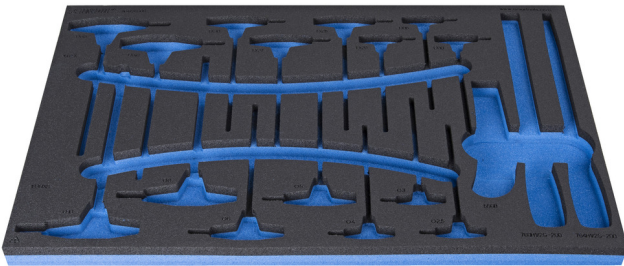

964/34SOS的SOS工具托盘

VI964/34SOS

配置文件

产品属性

- 材料：低密度聚乙烯泡沫
- Tool tray dimension: 564 x 364 x 30 mm
- Compatible with drawers of Eurostyle, Eurovision, Euromotion, Europlus and Hercules (front drawers) line

621383

L

564

B

364

H

30

138

* Images of products are symbolic. All dimensions are in mm, and weight is in grams. All listed dimensions may vary in tolerance.