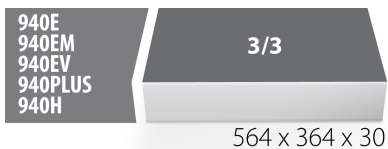

964/34SOS的SOS工具托盘

VI964/34SOS

配置文件

产品属性

- 材料：低密度聚乙烯泡沫
- Tool tray dimension: 564 x 364 x 30 mm
- Compatible with drawers of Eurostyle, Eurovision, Euromotion, Europlus and Hercules (front drawers) line

621383

L

564

B

364

H

30

138

* Images of products are symbolic. All dimensions are in mm, and weight is in grams. All listed dimensions may vary in tolerance.