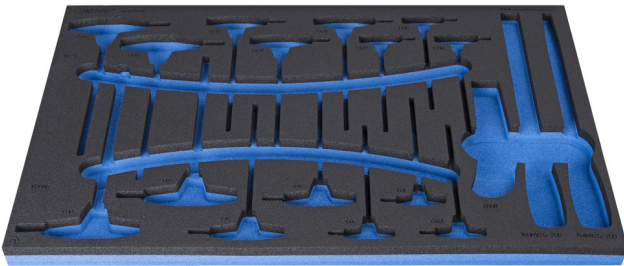

964/34SOS的SOS工具托盘

vI964/34SOS

配置文件

产品属性

- 材料：低密度聚乙烯泡沫
- Tool tray dimension: 564 x 364 x 30 mm
- Compatible with drawers of Eurostyle, Eurovision, Euromotion, Europlus and Hercules (front drawers) line

621383

L

564

B

364

H

30

138

* Images of products are symbolic. All dimensions are in mm, and weight in grams. All listed dimensions may vary in tolerance.