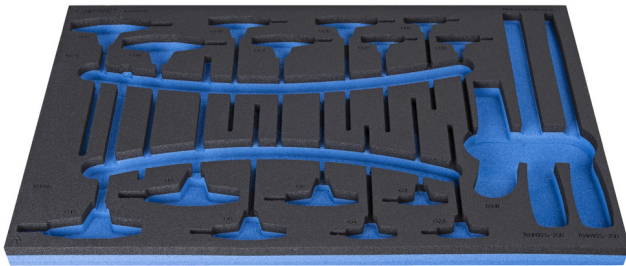

964/34SOS的SOS工具托盘

vI964/34SOS

配置文件

产品属性

- 材料：低密度聚乙烯泡沫
- Tool tray dimension: 564 x 364 x 30 mm
- Compatible with drawers of Eurostyle, Eurovision, Euromotion, Europlus and Hercules (front drawers) line

621383

L

564

B

364

H

30

138

* Images of products are symbolic. All dimensions are in mm, and weight in grams. All listed dimensions may vary in tolerance.