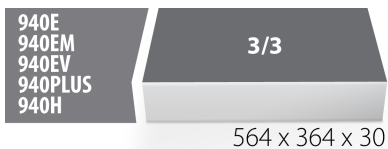

964/34SOS的SOS工具托盘

vI964/34SOS

配置文件

产品属性

- 材料：低密度聚乙烯泡沫
- Tool tray dimension: 564 x 364 x 30 mm
- Compatible with drawers of Eurostyle, Eurovision, Euromotion, Europlus and Hercules (front drawers) line

621383

L

564

B

364

H

30

138

* Images of products are symbolic. All dimensions are in mm, and weight in grams. All listed dimensions may vary in tolerance.