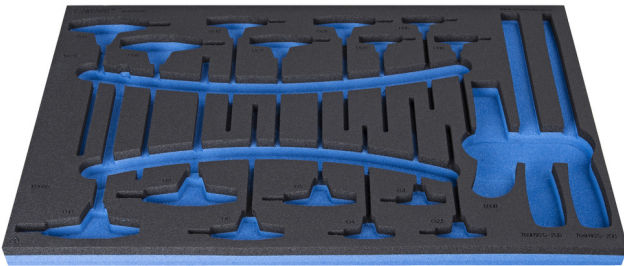

964/34SOS的SOS工具托盘

VI964/34SOS

配置文件

产品属性

- 材料：低密度聚乙烯泡沫
- Tool tray dimension: 564 x 364 x 30 mm
- Compatible with drawers of Eurostyle, Eurovision, Europlus and Hercules (front drawers) line

621383

L

564

B

364

H

30

138

* Images of products are symbolic. All dimensions are in mm, and weight in grams. All listed dimensions may vary in tolerance.