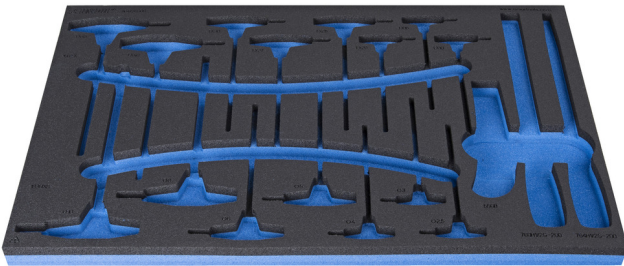

# SOS tool tray for 964/34SOS

VI964/34SOS

## Product attributen

- material: low density polyethylene foam
- Tool tray dimension: 564 x 364 x 30 mm
- Compatible with drawers of Eurostyle, Eurovision, Euromotion, Europlus and Hercules (front drawers) line

621383

L

564

B

364

H

30

138