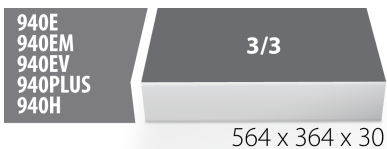

## Product features

- material: low density polyethylene foam
- Tool tray dimension: 564 x 364 x 30 mm
- Compatible with drawers of Eurostyle, Eurovision, Euromotion, Europlus and Hercules (front drawers) line