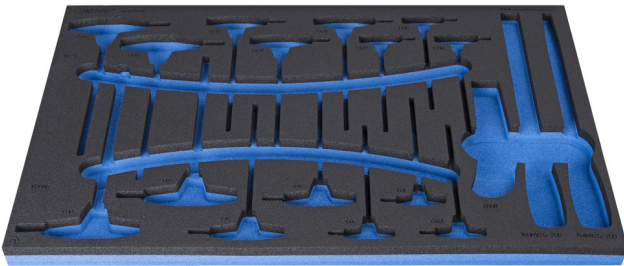

SOS tool tray for 964/34SOS

VI964/34SOS

Profiles

Product features

- material: low density polyethylene foam
- Tool tray dimension: 564 x 364 x 30 mm
- Compatible with drawers of Eurostyle, Eurovision, Europlus and Hercules (front drawers) line

940E
940EV
920PLUS

3/3

564 x 364 x 30

621383

L

564

B

364

H

30

138

* Images of products are symbolic. All dimensions are in mm, and weight in grams. All listed dimensions may vary in tolerance.