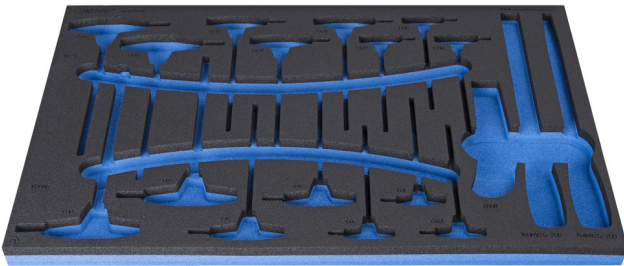

SOS tool tray for 964/34SOS

VI964/34SOS

Profiles

Product features

- material: low density polyethylene foam
- Tool tray dimension: 564 x 364 x 30 mm
- Compatible with drawers of Eurostyle, Eurovision, Europlus and Hercules (front drawers) line

621383

L

564

B

364

H

30

138

* Images of products are symbolic. All dimensions are in mm, and weight in grams. All listed dimensions may vary in tolerance.