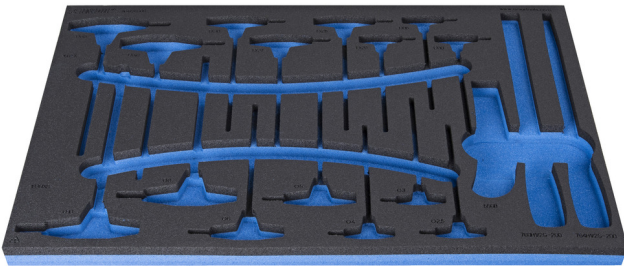

SOS tool tray for 964/34SOS

VI964/34SOS

Profiles

Product features

- material: low density polyethylene foam
- Tool tray dimension: 564 x 364 x 30 mm
- Compatible with drawers of Eurostyle, Eurovision, Euromotion, Europlus and Hercules (front drawers) line

621383

L

564

B

364

H

30

138

* Images of products are symbolic. All dimensions are in mm, and weight in grams. All listed dimensions may vary in tolerance.